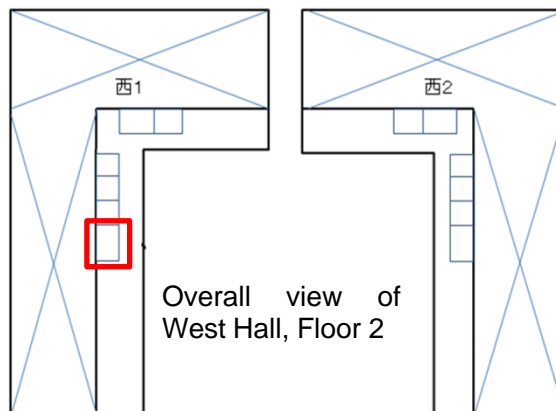

Press Center

West Hall, Floor 2, West 1 Conference Room (2)  
 \*Open 9:30 am to 5:30 pm