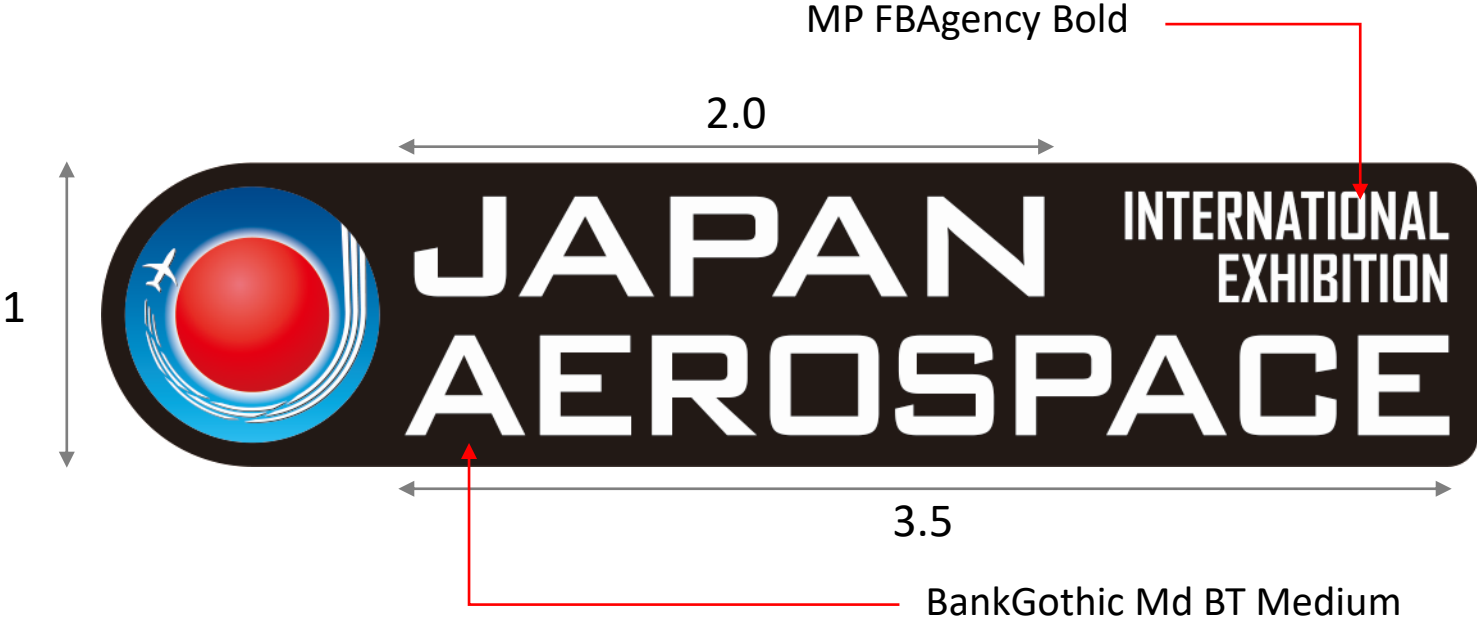

Distribution ratio of the logo

* There is no Japanese font designation for logos