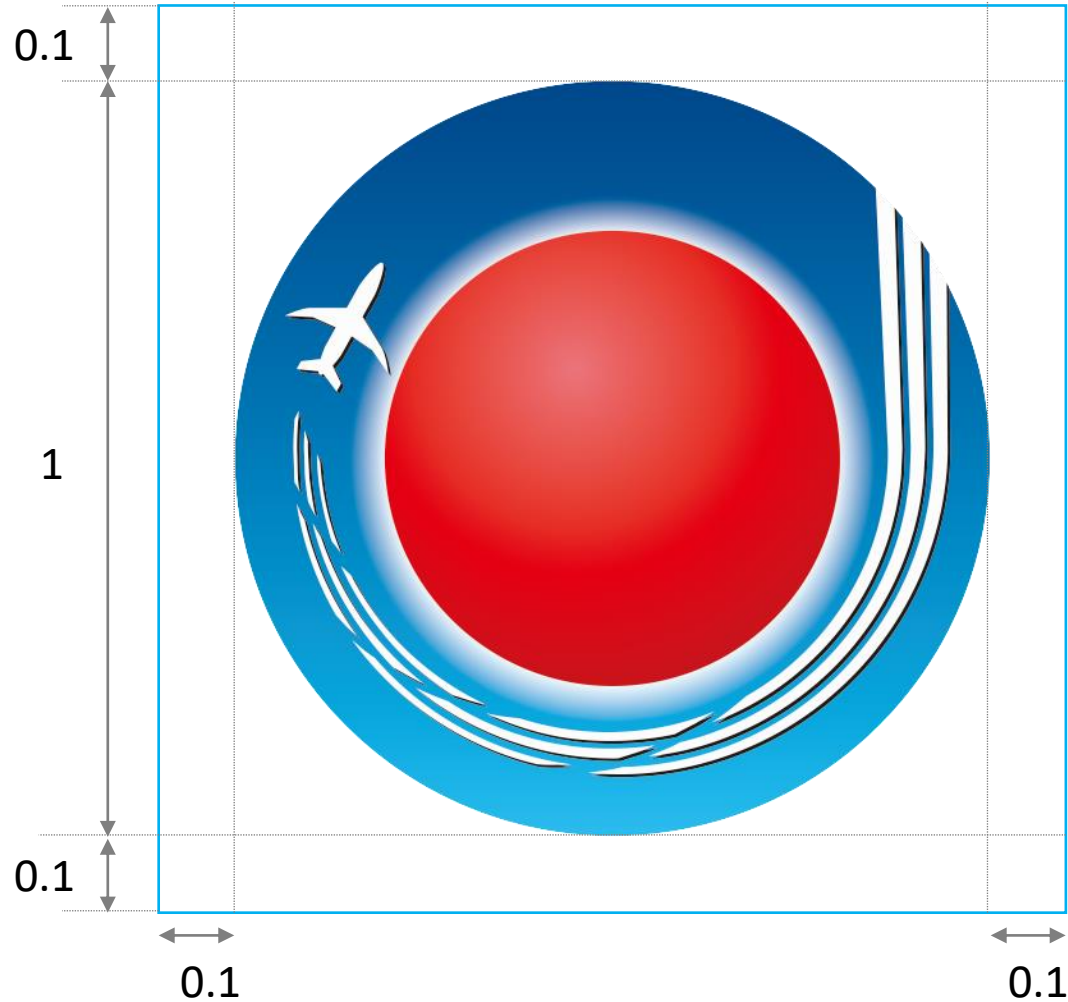

JAPAN AEROSPACE INTERNATIONAL EXHIBITION

LOGO MANUAL

19th April 2023
Version 2.0

Chapter 1

Logo Design Regulations

Concept of the symbol logo

The red globe is associated with Japan. The symbol logo represents a flying object flies around the red globe, the contrail creating alphabet “J”.

Clear space around the logo②

You should eliminate letters or designs as much as possible in the following designated space surrounding the logo.

In case of the symbol logo is used for individually on the background of black or dark or photo, you should use “the logo with the white rim”.

Circular logos [The standard is English one, but you may use Japanese one.]

For use the vertical logo as a banner etc.

[The standard is the horizontal logos, but may use the vertical writing when it is unavoidable as follows.]